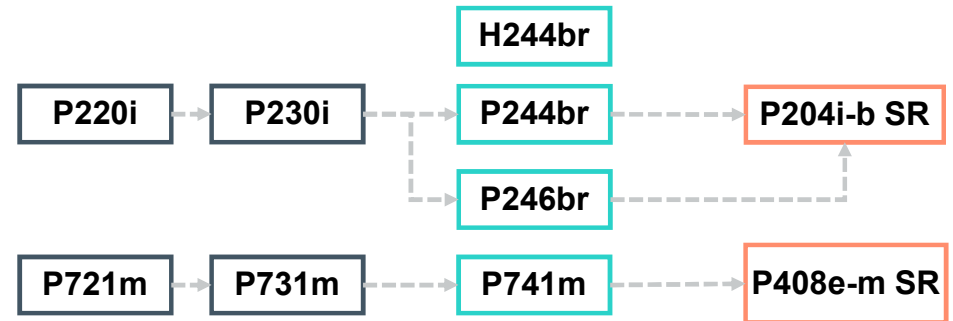

Smart Array Controllers: Gen8 > Gen9 > Gen10 Transition

Gen8 ⇒ Gen9 ⇒ Gen10

Smart Array Software RAID

Rack/Tower/Apollo

Gen8 ⇒ Gen9 ⇒ Gen10

BladeSystem

Synergy Compute Module

* Note: P824i-p MR (DL360/DL380/DL560) is not a Direct replacement of P840 and will be announced later this year