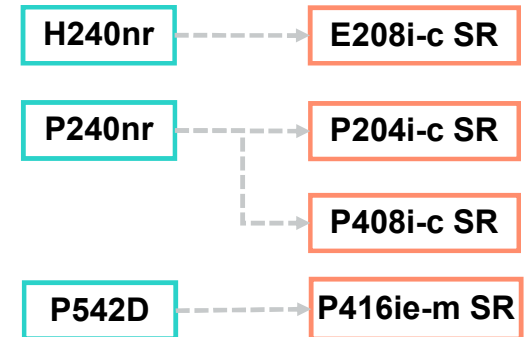

Smart Array Controllers: Gen8 > Gen9 > Gen10 Transition

Gen8 ⇒ Gen9 ⇒ Gen10

Smart Array Software RAID

Rack/Tower/Apollo

Gen8 ⇒ Gen9 ⇒ Gen10

BladeSystem

Synergy Compute Module

* Note: P824i-p MR (DL360/DL380/DL560) is not a Direct replacement of P840 and will be announced later this year