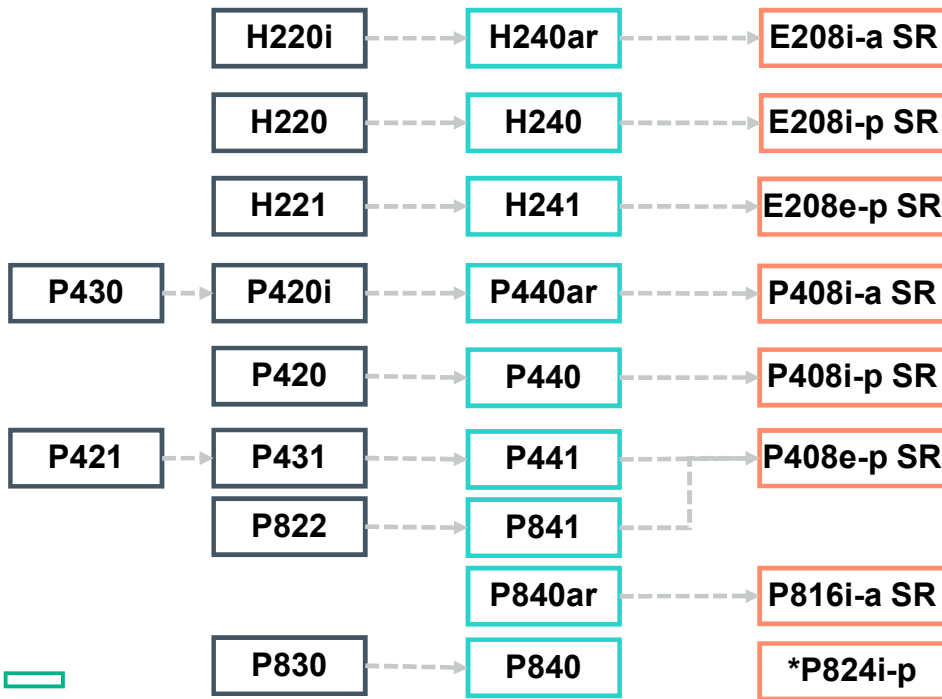

Smart Array Controllers: Gen8 > Gen9 > Gen10 Transition

Gen8 ⇒ Gen9 ⇒ Gen10

Smart Array Software RAID

Rack/Tower/Apollo

Gen8 ⇒ Gen9 ⇒ Gen10

BladeSystem

Synergy Compute Module

* Note: P824i-p MR (DL360/DL380/DL560) is not a Direct replacement of P840 and will be announced later this year